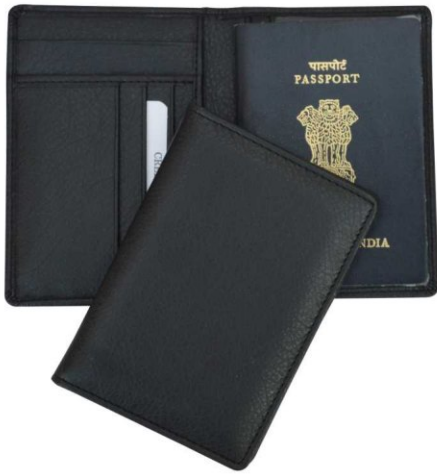

Item Code : SET 718

Description : Set of Gents Wallet, Card Holder, Pen & Key Ring.
Box Type : Card Board Box

S.No. 35

Item Code : SET 220

Description : Set of Ladies & Gents Wallet
Box Type : Card Board Box
Colors Available : Black and Brown

S.No. 36

Item Code : SET 180

Description : Set of Ladies & Gents Wallet
Box Type : Special Leatherette Box
Colors Available : Black and Brown

S.No. 37

Item Code : SET 624

Description : Set of Gents Wallet, Reversible Belt & Key Ring
Box Type : Special Leatherette Box
Colors Available : Black and Brown

S.No. 38

Item Code : PH 04

Description : Leatherette Passport Cover With Credit Card Slots
Box Type : Card Board Box

S.No. 39

Item Code : PH 06

Description : Leatherette Passport Cover With Credit Card Slots & Currency Pocket
Box Type : Card Board Box