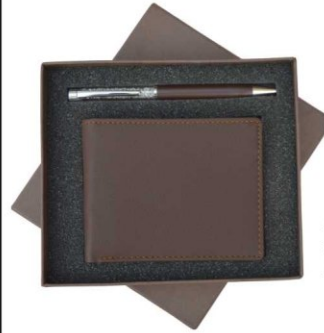

S.No. 14

Item Code : FLD 11

Description : A-4 Folder With Pad & Pen
Size : 32.2 X 24.4 X 2 cm

LEATHER

S.No. 15

Item Code : BD 33 ML

Description : Premium Notebook With Premium Magnet Lock
Size : 18 X 13.2 X 2.5 cm

GIFT SETS

LEATHERETTE

S.No. 16

Item Code : SET 82

Description : Set of Gents Wallet & Key Ring
Box Type : Card Board Box

S.No. 17

Item Code : SET 88

Description : Set of Gents Wallet & Pen
Box Type : Card Board Box