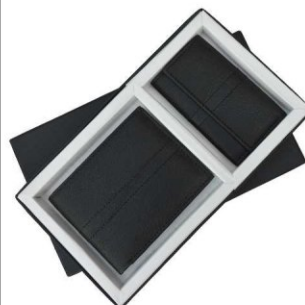

S.No. 26

Item Code : SET 65

Description : Set of Slip Pad, Dual Pen Stand, Visiting Card Holder & Coasters (set of 6 Pcs.)
Box Type : Card Board Box

LEATHER

S.No. 27

Item Code : SET 942

Description : Set of Gents Wallet & Key Ring
Box Type : Card Board Box

S.No. 28

Item Code : SET 948

Description : Set of Card Holder, Key Ring & Pen
Box Type : Card Board Box

S.No. 29

Item Code : SET 748

Description : Set of Card Holder, Pen & Key Ring
Box Type : Card Board Box

S.No. 30

Item Code : SET 946

Description : Set of Gents Wallet & Key Pouch.
Box Type : Card Board Box

S.No. 31

Item Code : SET 10

Description : Set of Gents Wallet & Card Holder
Box Type : Card Board Box

S.No. 32