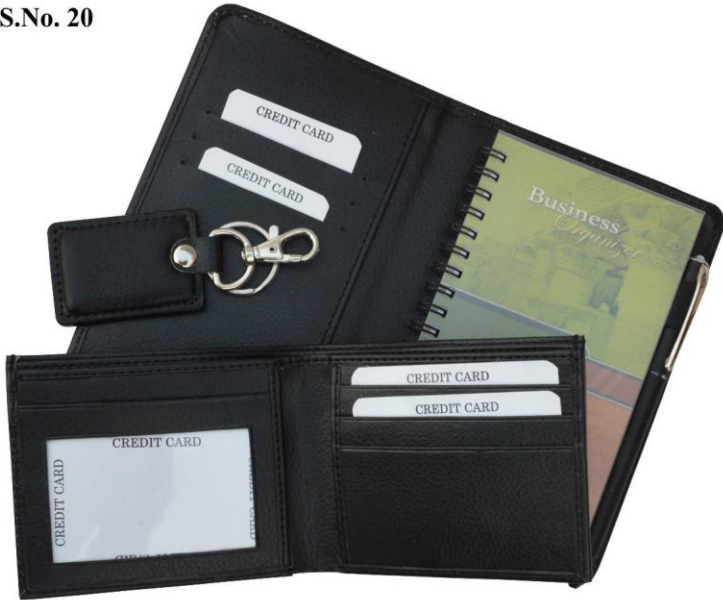

S.No. 14

Item Code : FLD 11

Description : A-4 Folder With Pad & Pen
Size : 32.2 X 24.4 X 2 cm

LEATHER

S.No. 15

Item Code : BD 33 ML

Description : Premium Notebook With Premium Magnet Lock
Size : 18 X 13.2 X 2.5 cm

GIFT SETS

LEATHERETTE

S.No. 16

Item Code : SET 82

Description : Set of Gents Wallet & Key Ring
Box Type : Card Board Box

S.No. 17

Item Code : SET 88

Description : Set of Gents Wallet & Pen
Box Type : Card Board Box

S.No. 18

Item Code : SET 808

Description : Set of Gents Wallet, Pen & Key Ring
Box Type : Card Board Box

S.No. 19

Item Code : SET 823

Description : Set of Gents Wallet, Card Holder & Key Ring
Box Type : Card Board Box

S.No. 20

Item Code : SET 182

Description : Set of B-7 Dateless Diary, Gents Wallet & Key Ring
Box Type : Card Board Box

S.No. 21

Item Code : SET 55 A

Description : Set of Slip Pad Holder & Pen Stand
Box Type : Card Board Box