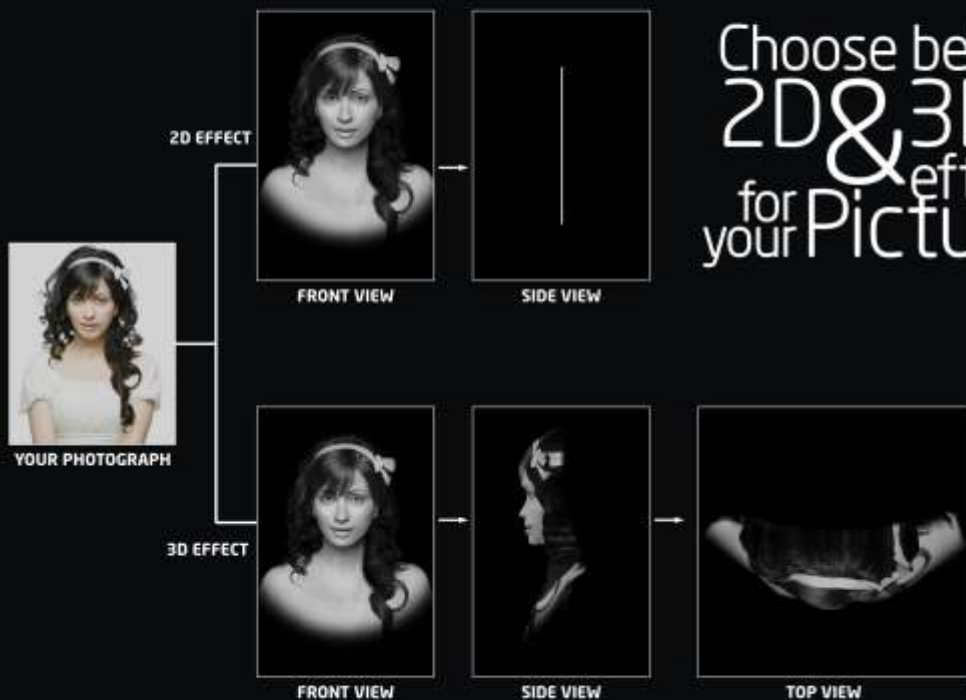

## Timeless In Glass

BL-25

BL-29

BL-28

BL-31

■ CODE  
BL-25  
BL-28  
BL-29  
BL-31

■ DETAILS  
Sublimation Glass  
Sublimation Glass with Clock  
Sublimation Glass  
Sublimation Glass

Size : 19.5 x 19.5 cm  
Size : 30 x 16 cm  
Size : 30 x 16 cm  
Size : 23 x 18 cm

# Crystal Clear *Expressions*

Choose between  
2D & 3D  
effects  
for your Pictures!